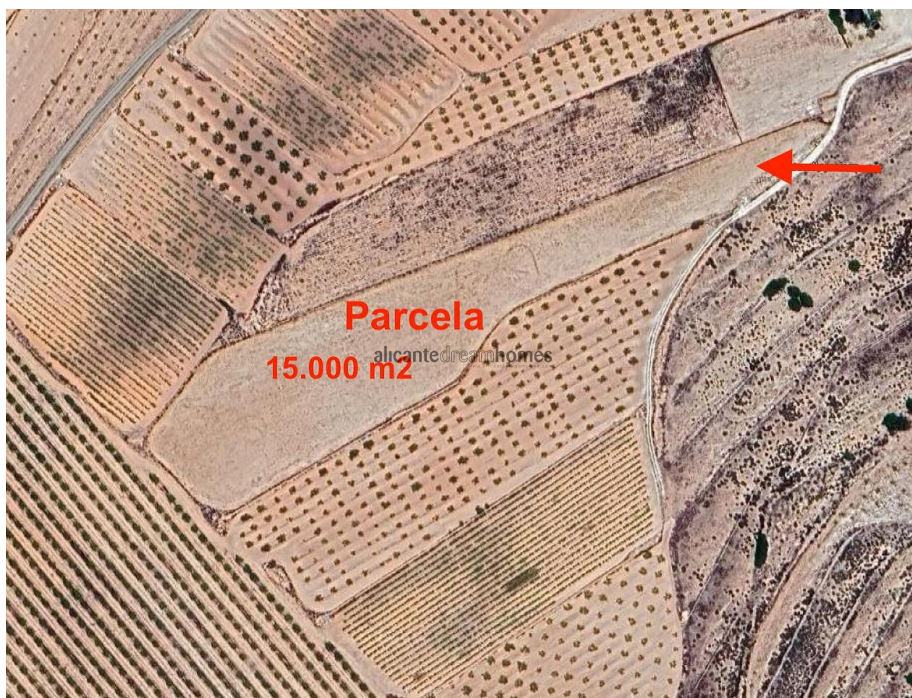

15,000m² of land in Pinoso with electricity onsite and drinking water close

Ref: IVW13768

Price
75,000€

Property type : Land

Location : Pinoso

Area : Alicante

Bedrooms : 0

Bathrooms : 0

Swimming pool : Optional

Garden : Private

Orientation : East

Views : Countryside views

Parking : Driveway

House area : 15000 m²

✓ Mains Electric

Plot of land near Lel, 15,000m² with electric point on the land, and with drinking water close.